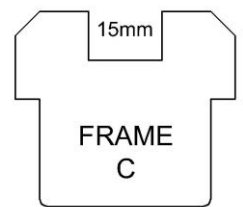

FRAMES FOR FRONT PLACARD – 2 DOORS

- A - 2 Vertical engineered wooden bars
- B - 2 Horizontal engineered wooden bars
- 1 Adhesive Sachet
- 4 Dowels

FRAMES FOR FRONT PLACARD – 4 DOORS

- A - 2 Vertical engineered wooden bars
- B – 2 Horizontal engineered wooden bars
- C – 1 Vertical Divisor eng. wooden bar
- 1 Adhesive Sachet
- 4 Dowels